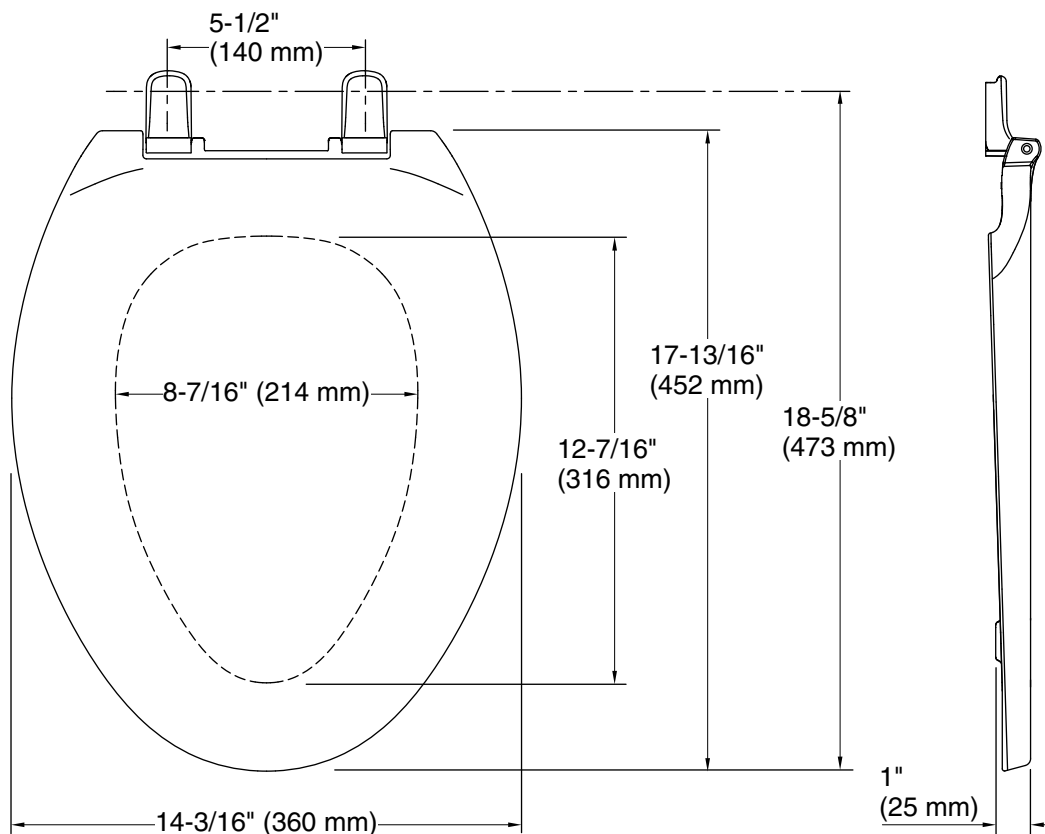

Technical Information

All product dimensions are nominal.

Seat shape type: Elongated
Seat front type: Closed-front
Seat-mounting holes: 5-1/2" (140 mm)

Notes

Install this product according to the installation guide.